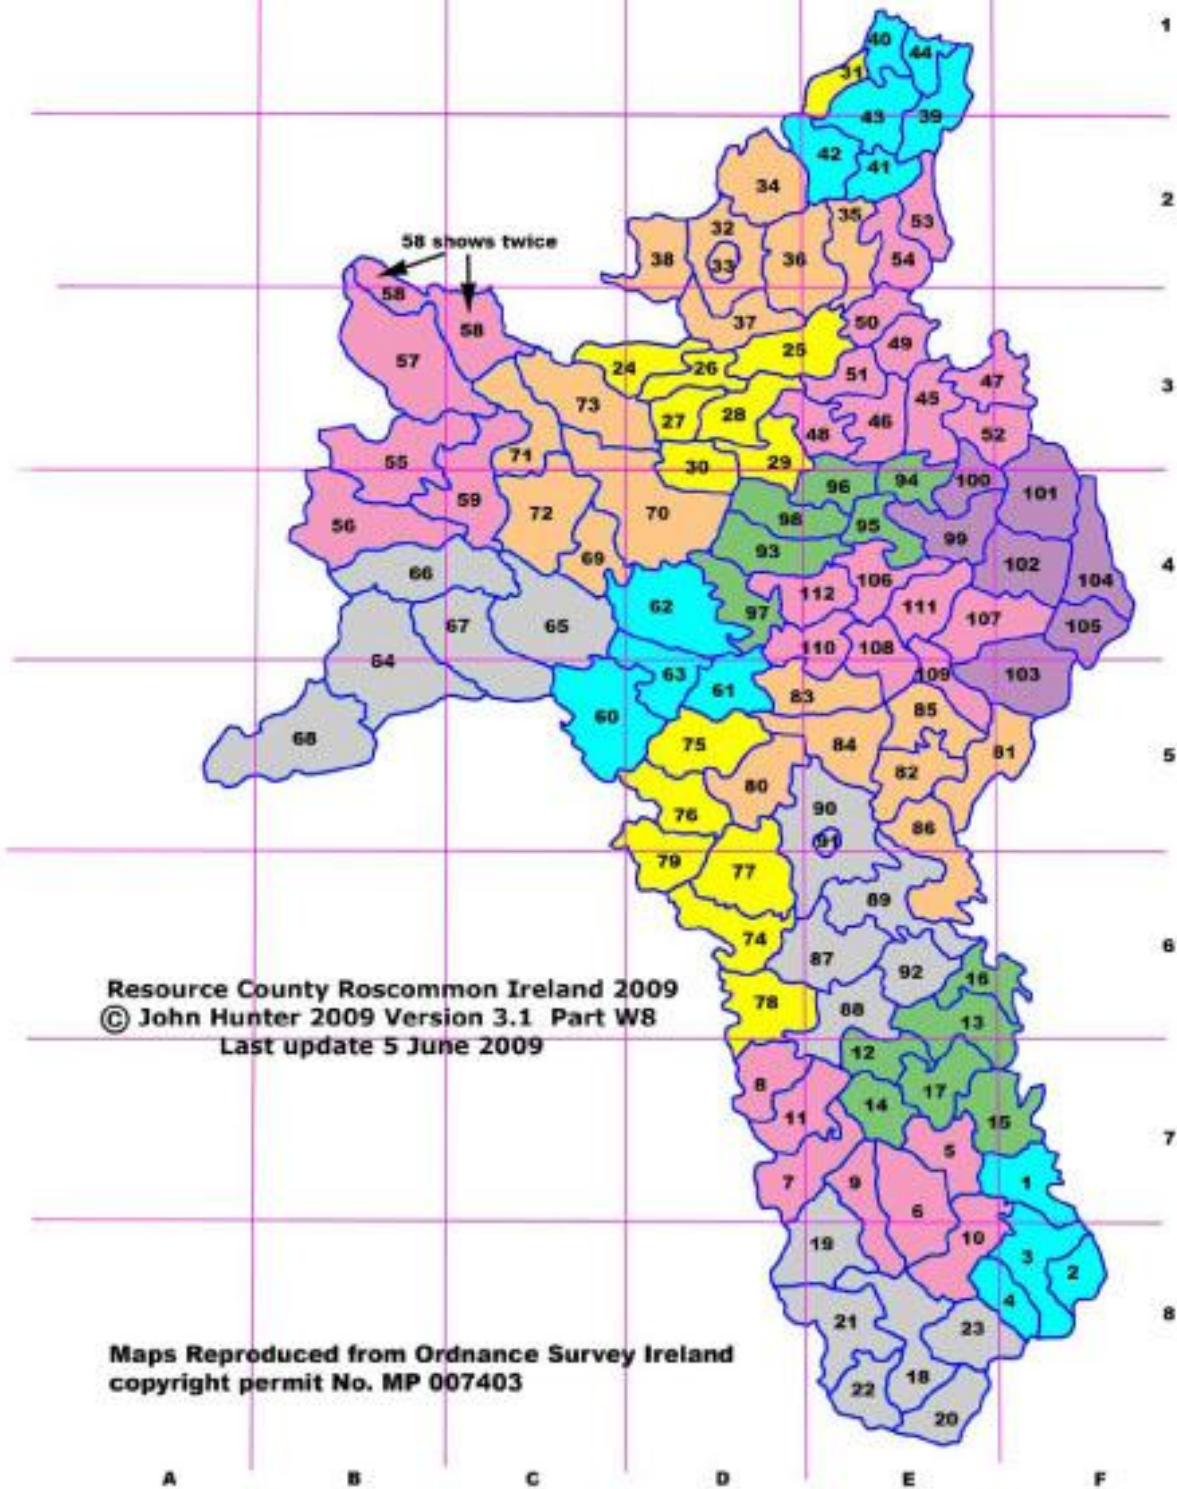

Registrar's Districts - location of DEDs

(DEDB = District ELECTORAL Division)